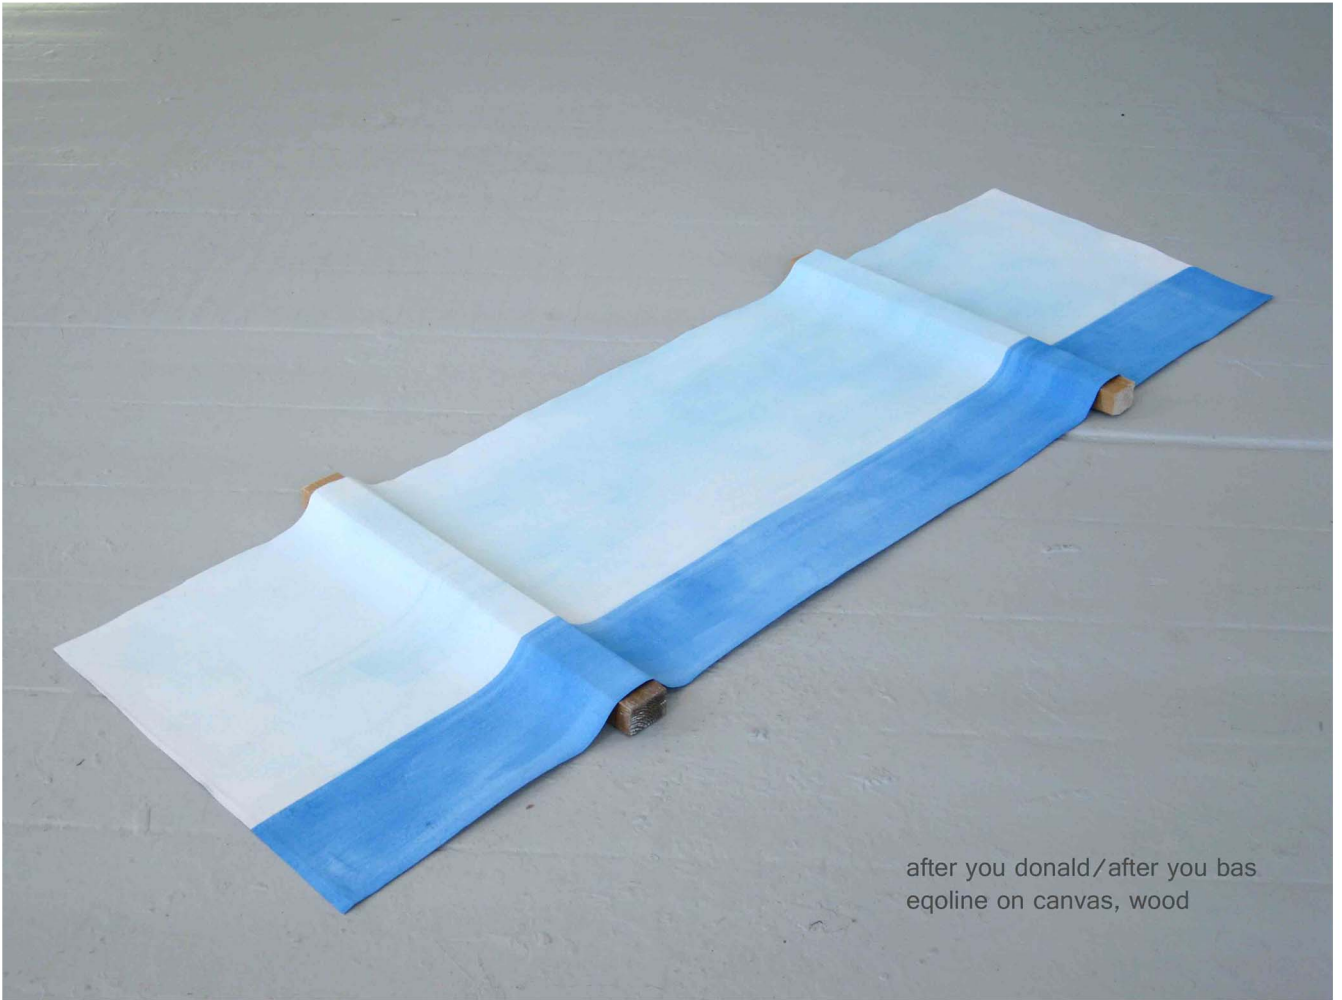

Rundgang Royal Academy Copenhagen 2010

“ Der Letzte Rundgang”
with subtitles

“ Limbo/Agility” teak, fluorescent tubes, wire. Dim.: variable.

“ After You Donald/ After You Bas” oil on canvas, wood. Dim: 140cm x 65cm

“ Visitenkarte” glycerine soap. Dim.: 21cm x 11cm x 2cm

*Simply just participating the last school exhibition.

Limbo/Agility- refers to the game where one crawls under a stick or a string, whereas dogs are trained to jump over a stick or a string. It creates an unseeable eternity sign.

*After You Donald/After You Bas- refers to the seafarer that was lost at sea in '69, and the artist that was lost at sea in '75.

Moving yourself from side to side, you create a wave movement in the horizon of the painting.