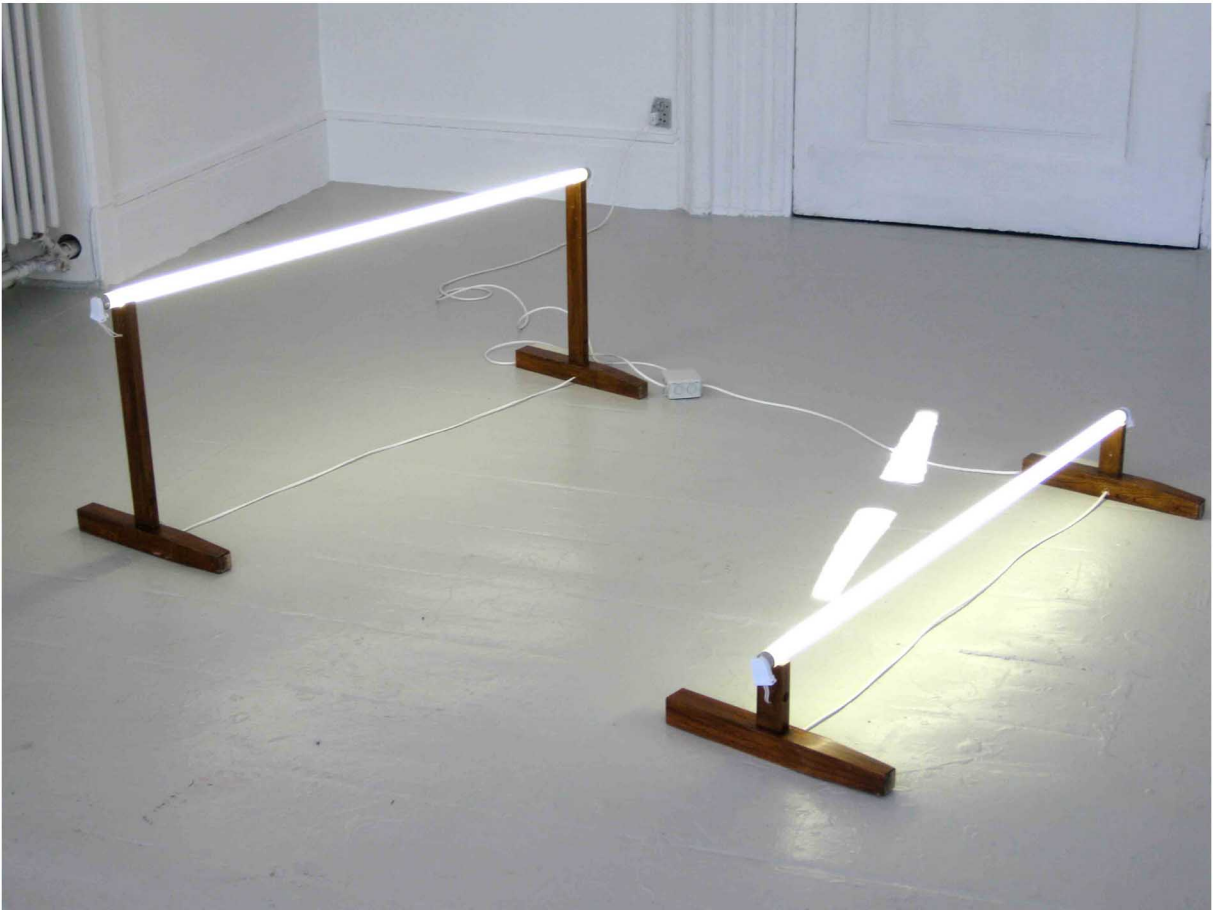

Rundgang Royal Academy Copenhagen 2010

“ Der Letzte Rundgang”
with subtitles

“ Limbo/Agility” teak, fluorescent tubes, wire. Dim.: variable.

“ After You Donald/ After You Bas” oil on canvas, wood. Dim: 140cm x 65cm

“ Visitenkarte” glycerine soap. Dim.: 21cm x 11cm x 2cm

*Simply just participating the last school exhibition.

Limbo/Agility- refers to the game where one crawls under a stick or a string, whereas dogs are trained to jump over a stick or a string. It creates an unseeable eternity sign.

*After You Donald/After You Bas- refers to the seafarer that was lost at sea in '69, and the artist that was lost at sea in '75.

Moving yourself from side to side, you create a wave movement in the horizon of the painting.