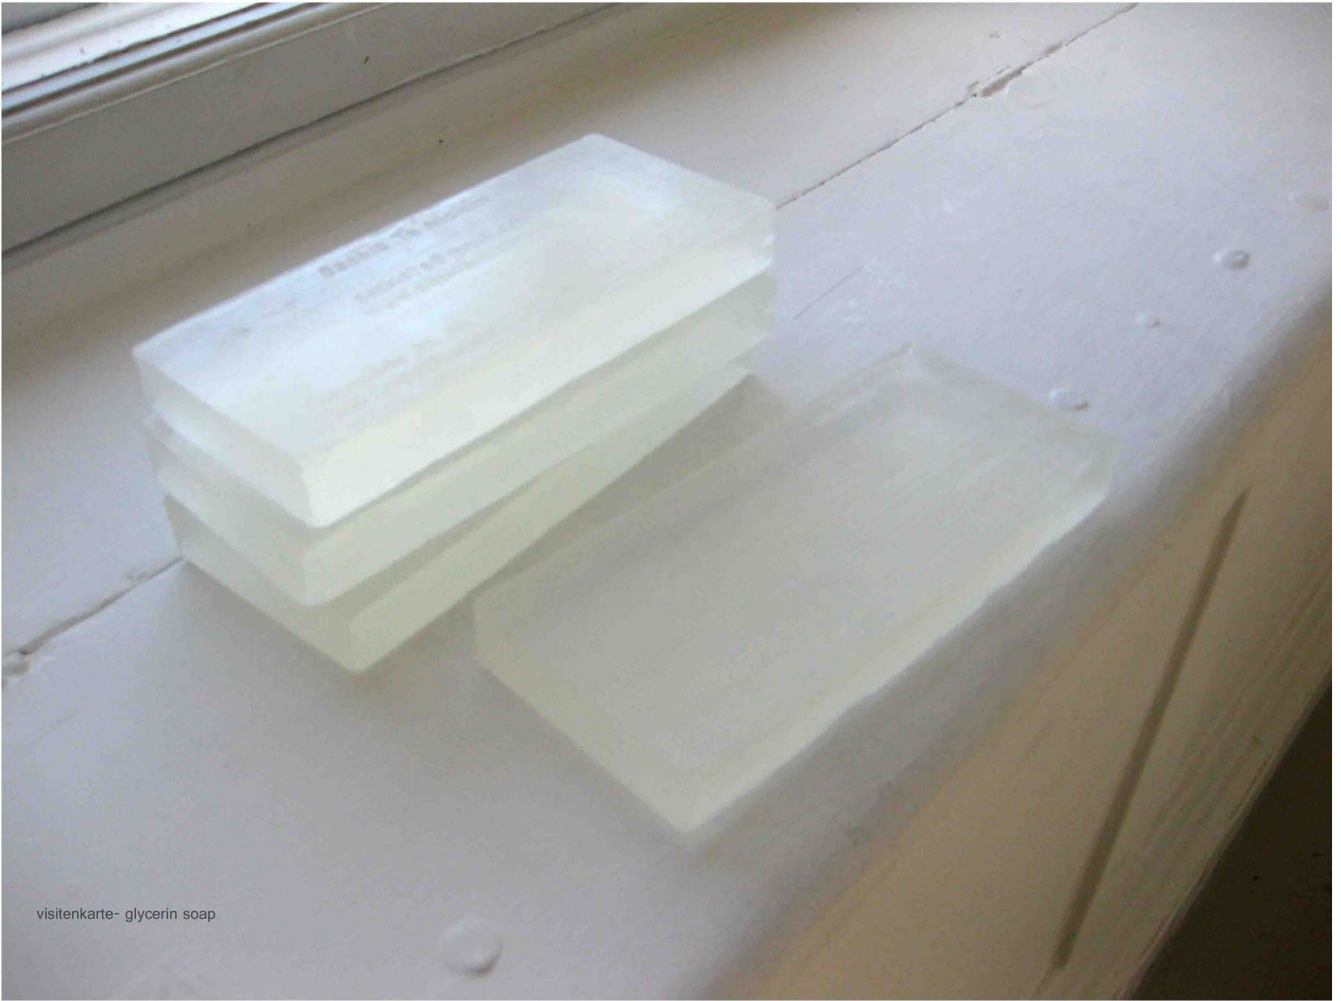

visitenkarte- glycerin soap